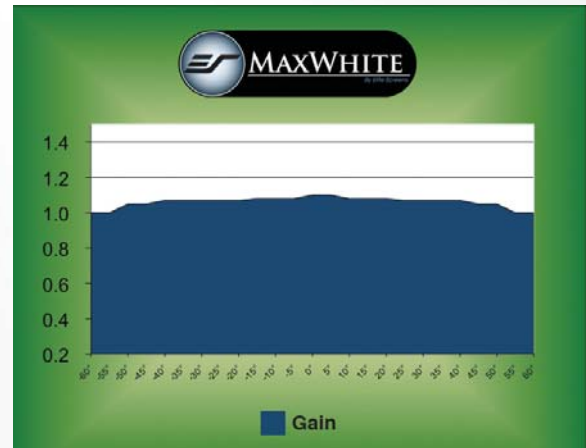

Manual Series

The Elite Manual Pull-down series front projection screen is a great cost effective retractable screen with a dual case design for wall or ceiling installation.

Screen Material

- MaxWhite 1.1 Gain Screen Material is durable and easy to clean
- 160 degree wide viewing angle for commercial and residential presentations
- Black backed screen material eliminates light penetration for superior color reproduction
- Black masking enhances picture contrast

Casing & Installation

- Durable metal casing
- Suitable for wall/ceiling installations
- Optional 6" & 12" brackets available

Control System

- Auto-locking mechanism with variable height settings
- Manually operated (lanyard included)

Warranty

- 2-year parts and labor
- 3-year warranty for ENR-G (Educational, Non-profit, Religious or Government/Military) - US only

Certified

- GREENGUARD® Indoor Air Quality and GREENGUARD® Children & Schools Certified

Elite Screens' MaxWhite Screen Material is durable for daily use and Easy to Clean. It has a wide viewing angle with 1.1 Gain and is suitable for most applications including Commercial /Educational and Residential. MaxWhite Screen material has a black backing to eliminate light penetration for superior color reproduction. Its Texture pattern eliminates Moiré or Hot Spotting which is a common phenomenon with poorly made projection screen material or wall projections.