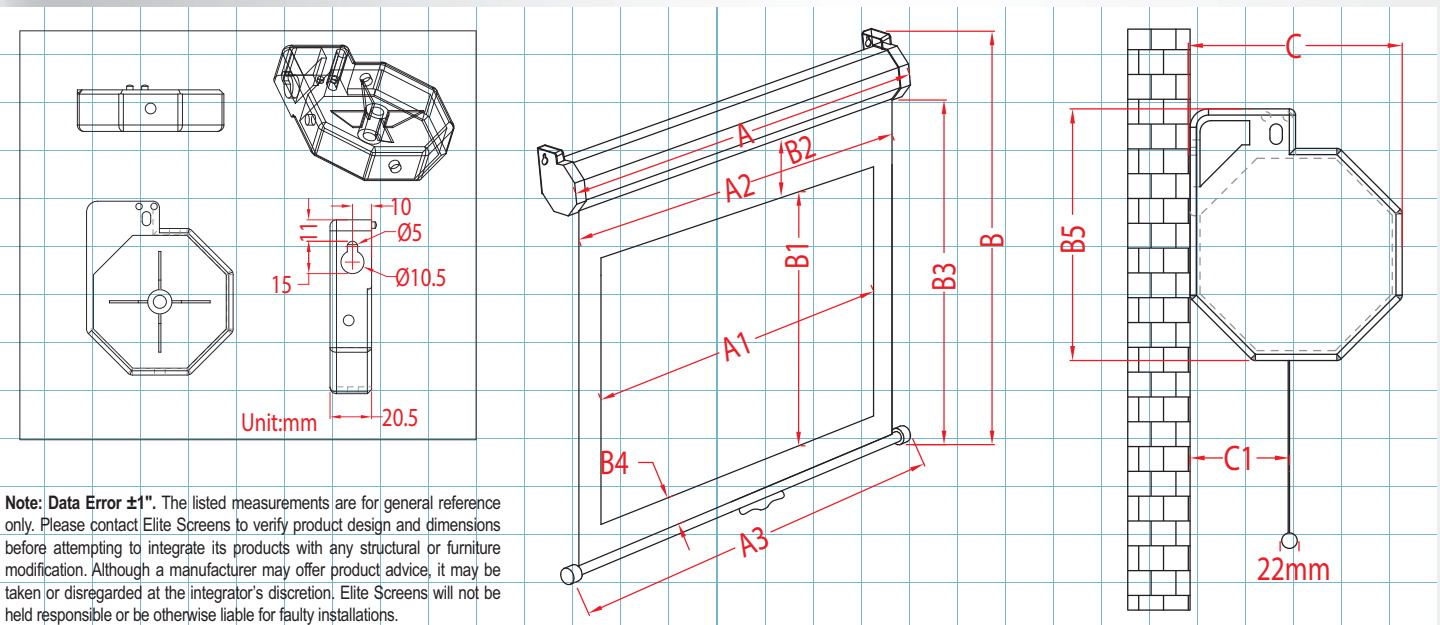

Unit: inch

Can't find size and ratio you're looking for? Visit elitescreens.com/csr to create your own

Note: Data Error ±1". The listed measurements are for general reference only. Please contact Elite Screens to verify product design and dimensions before attempting to integrate its products with any structural or furniture modification. Although a manufacturer may offer product advice, it may be taken or disregarded at the integrator's discretion. Elite Screens will not be held responsible or be otherwise liable for faulty installations.