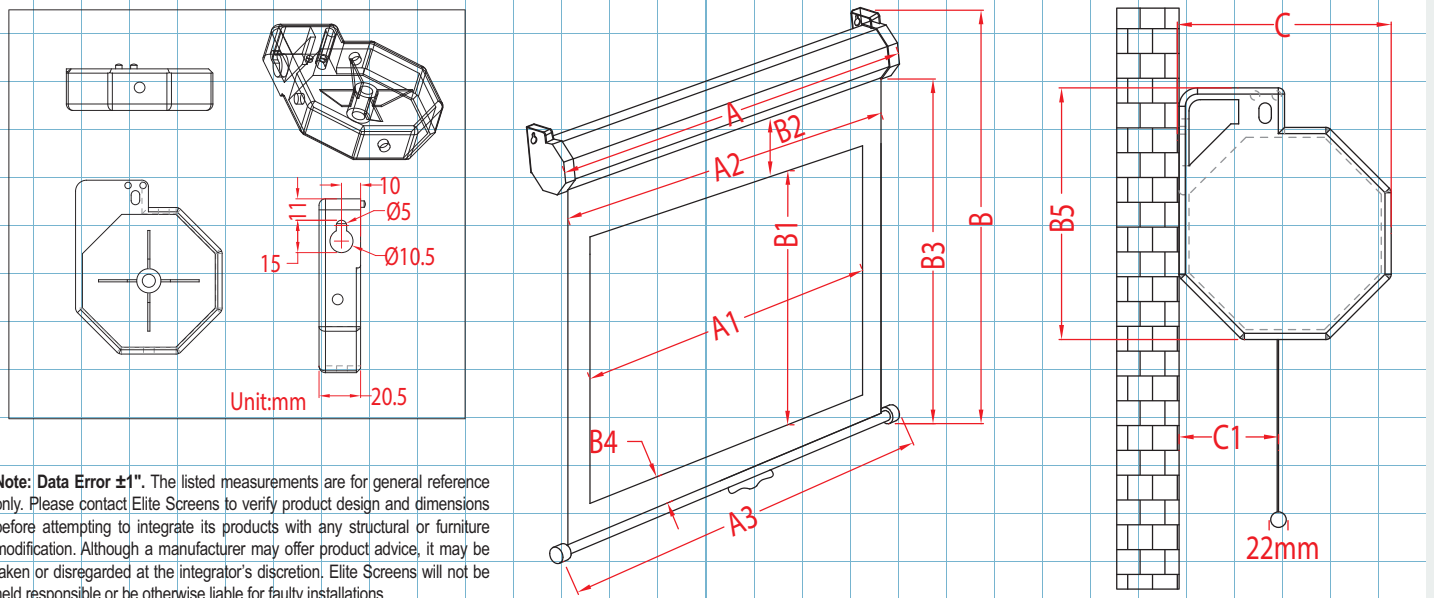

Unit: mm

Can't find size and ratio you're looking for? Visit elitescreens.com/csr to create your own

Note: Data Error ±1". The listed measurements are for general reference only. Please contact Elite Screens to verify product design and dimensions before attempting to integrate its products with any structural or furniture modification. Although a manufacturer may offer product advice, it may be taken or disregarded at the integrator's discretion. Elite Screens will not be held responsible or be otherwise liable for faulty installations.